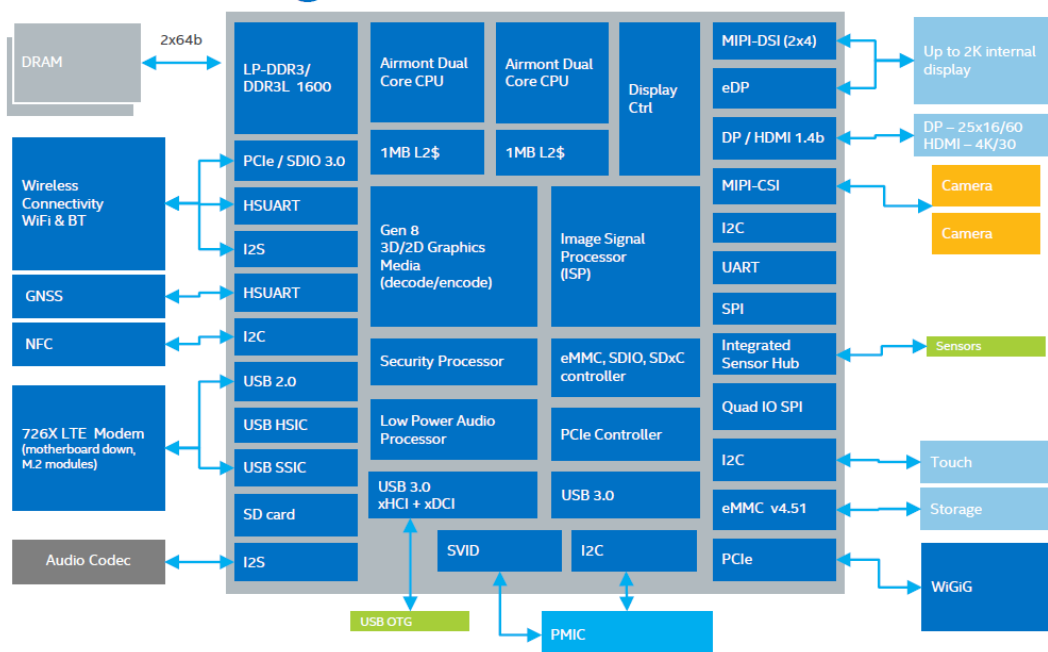

IRF de la BIOS de la Panasonic Toughpad FZ-B2

Intel® Atom™ x5 and x7 Processor Platform Block Diagram

From: <http://knoppia.net/> - Knoppia

Permanent link: http://knoppia.net/doku.php?id=bios_irf_fz_b2&rev=1731242494