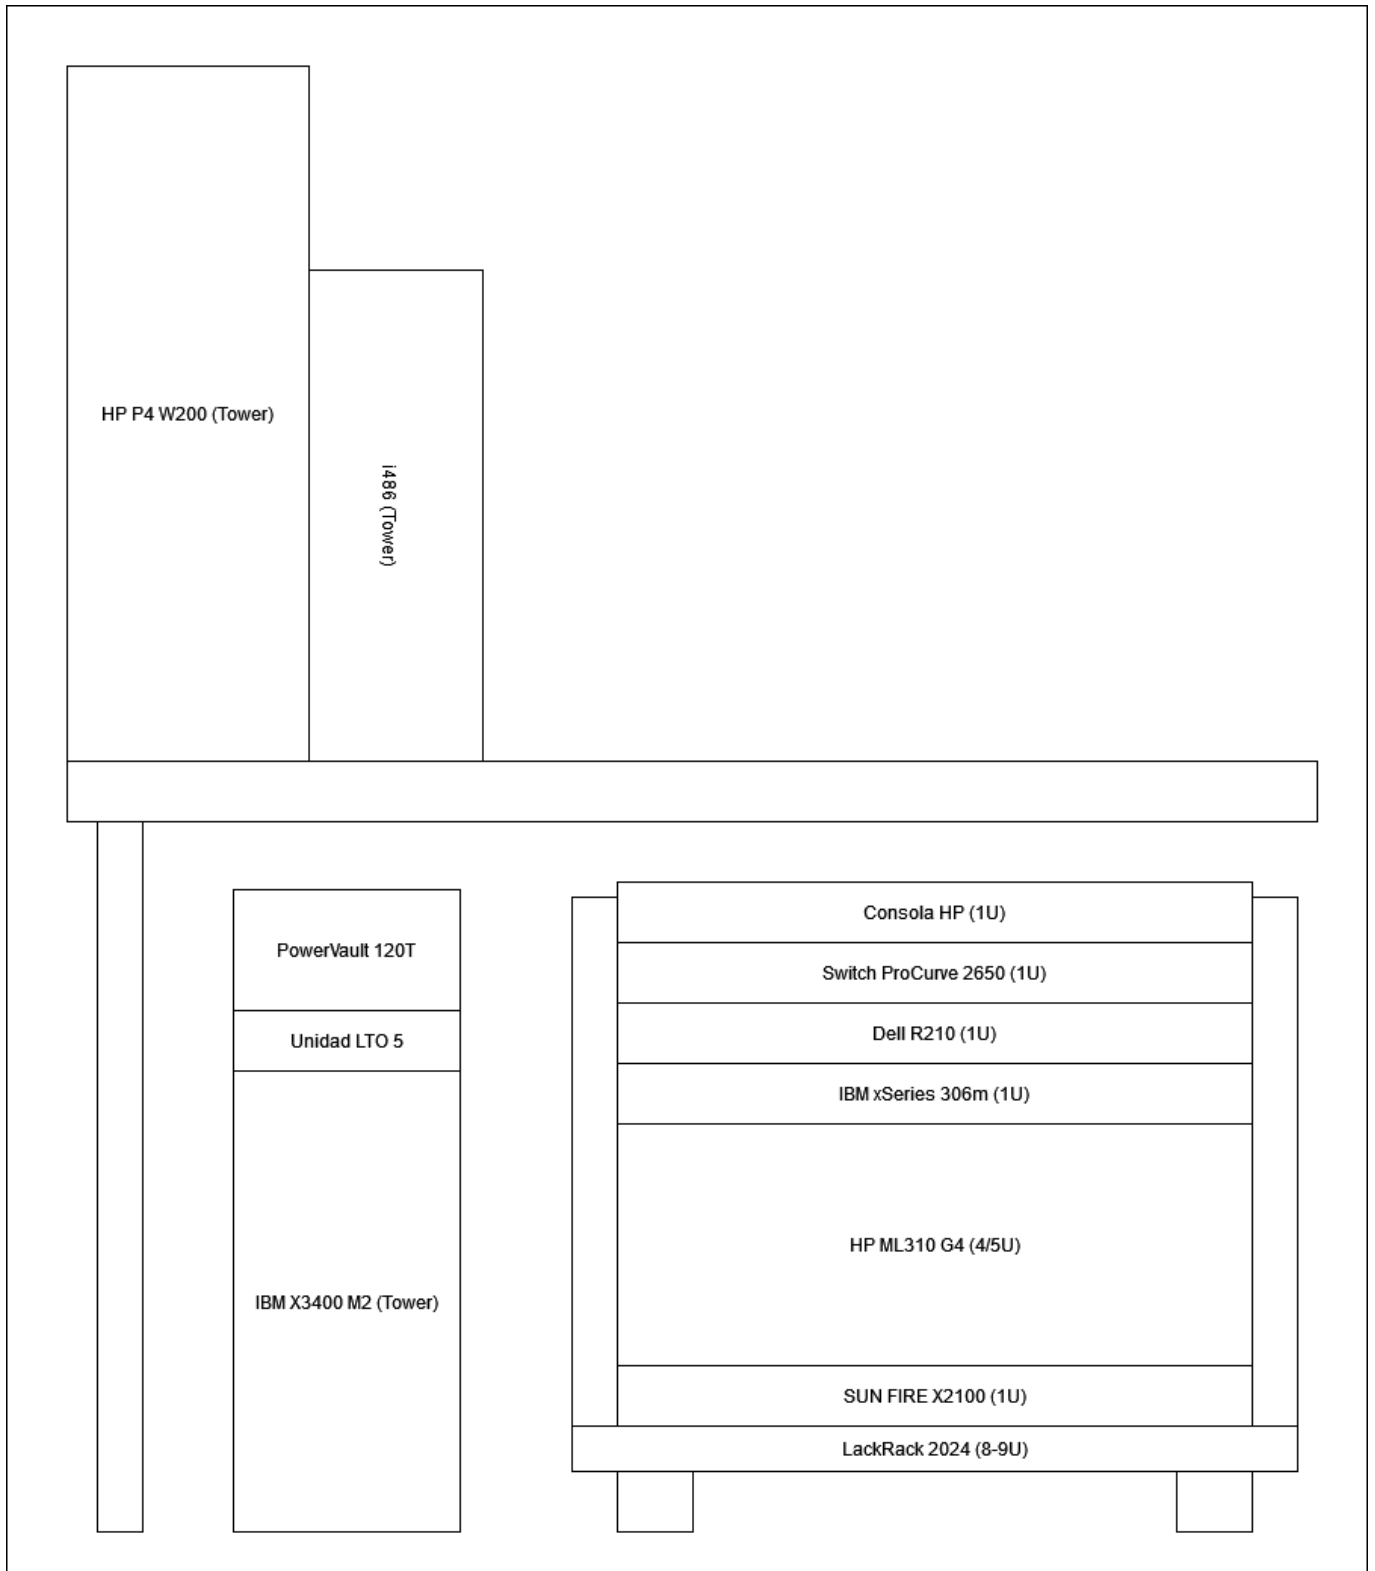

Lackrack

From:

<https://knoppia.net/> - **Knoppia**

Permanent link:

<https://knoppia.net/doku.php?id=infraestructura:lackrack&rev=1732534812>

Last update: **2024/11/25 11:40**