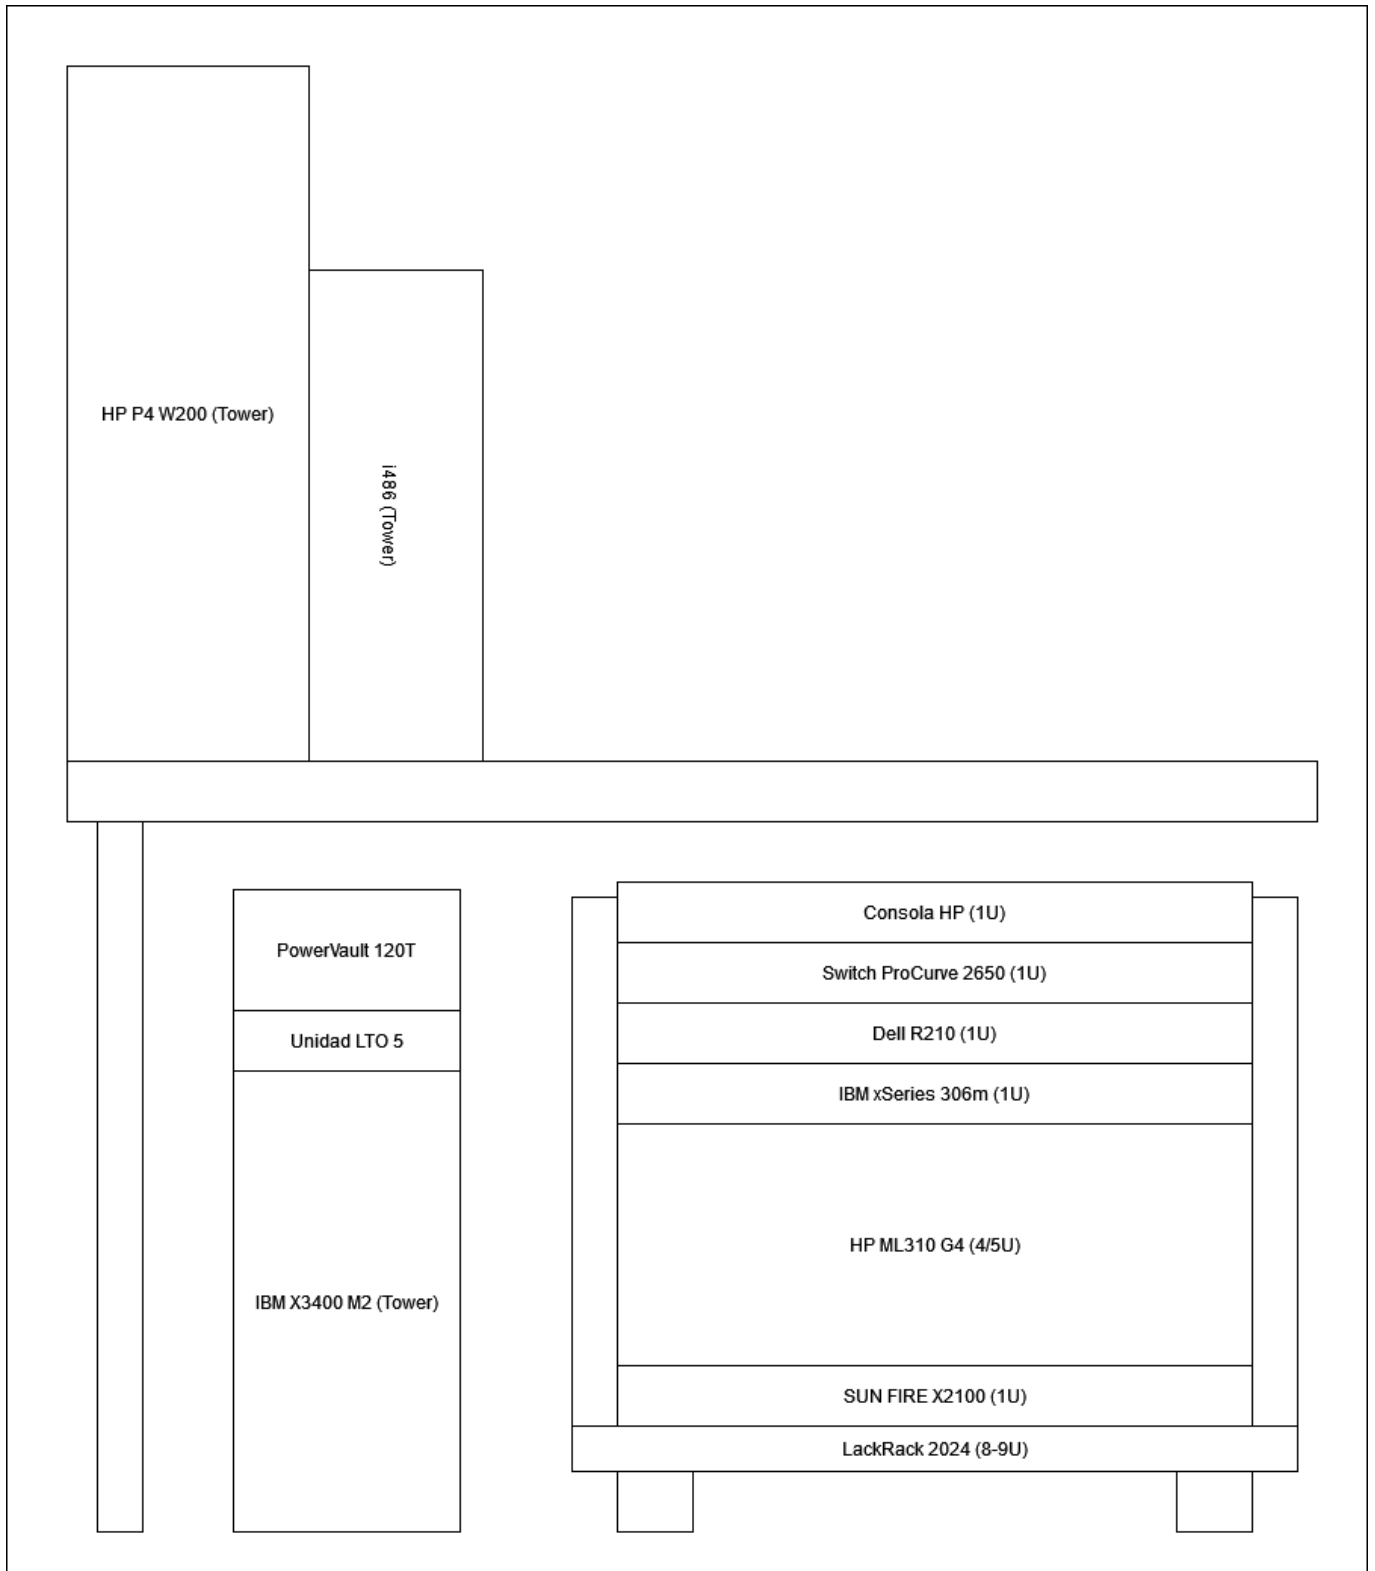

# Lackrack

From:

<https://knoppia.net/> - **Knoppia**

Permanent link:

<https://knoppia.net/doku.php?id=infraestructura:lackrack&rev=1732534812>

Last update: **2024/11/25 11:40**